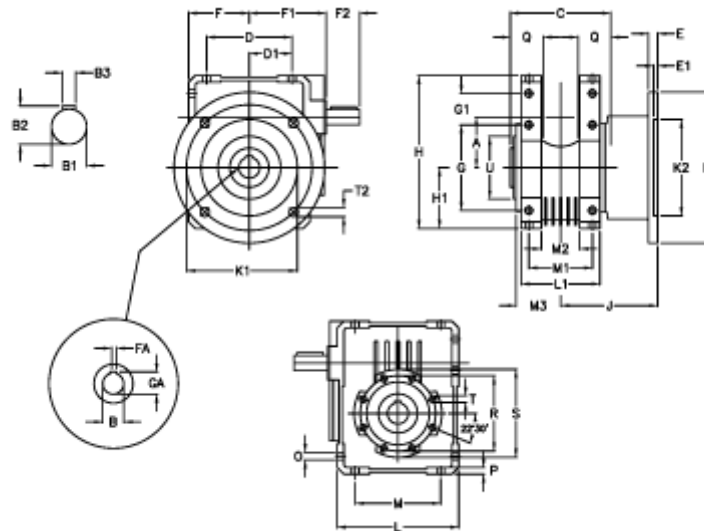

Article number: 3922086030400

Description: Worm gear with solid input shaft  
W 86UF1-30-HS unassembled

## Measures

A = 86.90	Description = W86UF-xx-P71 B5	G1 = 45.5	L = 200	Q = 45
B = 35	E = 15	GA = 38.3	L1 = 125	R = 130
B1 = 25	E1 = 6	H = 245.5	M = 144	S = 150
B2 = 28.0	F = 100.0	H1 = 100.0	M1 = 101	T = M10x18
B3 = 8	F1 = 142.5	J = 151.0	M2 = 57	T2 = 12.5
C = 140	F2 = 50	K = 210	M3 = 64.5	U = 110
D = 144.0	FA = 10	K1 = 176	O = 11.5	
D1 = 72.0	G = 144	K2 = 152	P = 11	